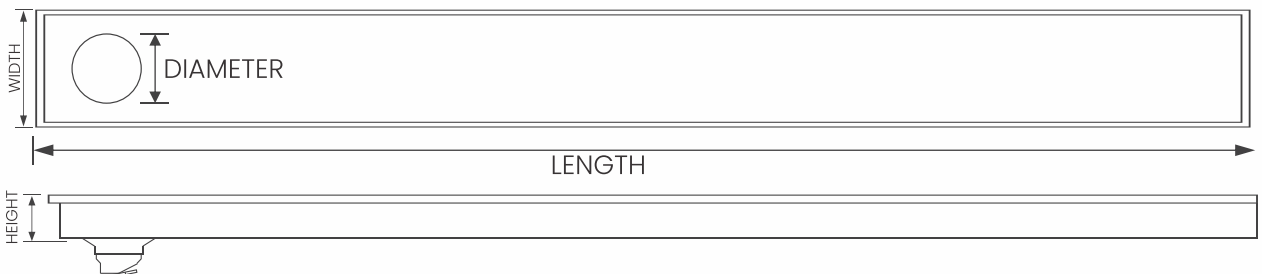

Wave Rectangle Chanel Drain

Specifications :

- Thickness : Base : 1 mm
  Plate : 1mm
- Outlet : 60 mm
- Flow Rate : 40-60 L / Minute
- Drainage Direction : Side

Size L x W	
mm	Code
300x100	2,553-9
450x100	3,812-9
600x100	4,972-9
900x100	7,322-9