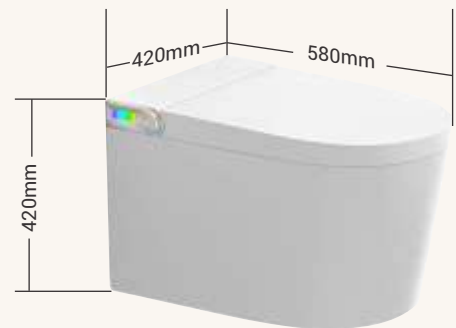

The size is subject to manual measurement, Please refer to the actual product

Product Size 580x400x420mm	Flushing Method Siphon Jet Flushing	Power wire length 1.5m	Recommended Ground clearance 100mm
Drainage Pattern P - Trap	Rated Voltage AC220V 50HZ	Product material Cover : PP Toilet Body : Ceramic	Protection : IPX4 Waterproof Color : White