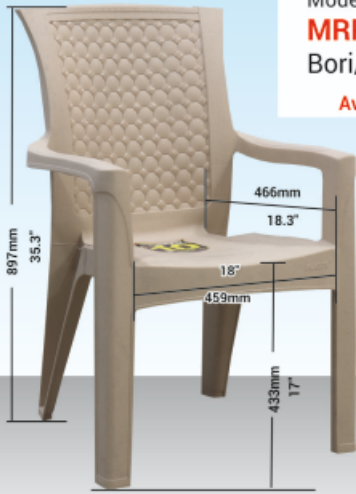

PLASTO[®]

**UNBREAKABLE
COMFORT**

*Only with **Plasto** House Hold Product*

PLASTO[®] UNBR

Chair (with Arm) Diamond Design

Model No. - 360 - D
MRP : ₹ 1,770
Bori/Qty - 10 Nos.

Available Color & Code

Marble Beige
Code
1,610-3