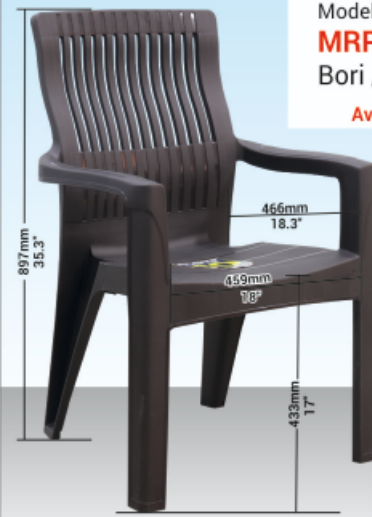

Chair (with Arm) Lines Design

Model No. - 360 - L
MRP : ₹ 1,770
Bori / Qty - 10 Nos.

Available Color & Code

Marble Beige
Code
1,612-3

Marble White
Code
1,612-5

Weather Brown
Code
1,612-6