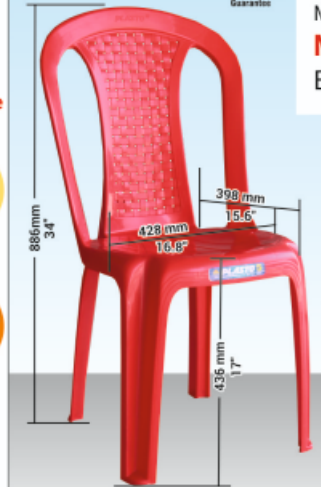

Chair (without Arm)
Net Design

Stack Qty. - 16

- **Marble Beige**
  Code 822-3
- **Marble white**
  Code 822-5
- **Red**
  Code 822-4
- **Weather Brown**
  Code 822-6

5
Years
Guarantee

Model No. - 180 - D
MRP : ₹ 910
Bori/Qty - 16 Nos.

Available Color & Code