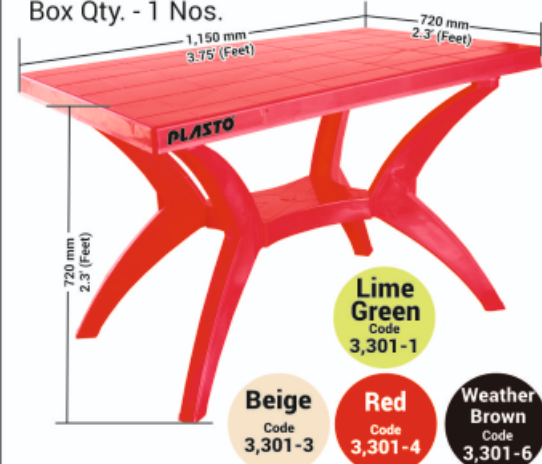

Marble white
Code
675-5

Red
Code
675-4

Weather Brown
Code
675-6

Blue
Code
675-8

Table

Model No. - 700 - R
MRP : ₹ 3,630
Box Qty. - 1 Nos.

Lime Green
Code
3,301-1

Beige
Code
3,301-3