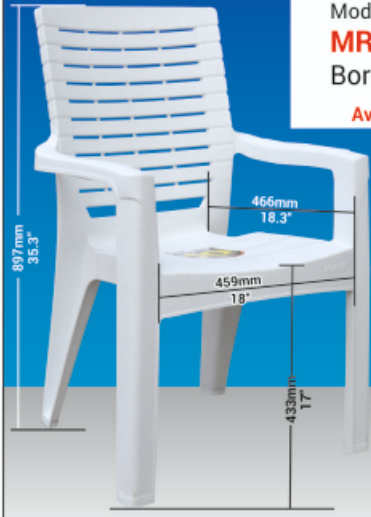

Chair (with Arm) Window Design

Model No. - 360 - W
MRP : ₹ 1,770
Bori/Qty - 10 Nos.

Available Color & Code

Marble Beige
Code
1,611-3

Marble White
Code
1,611-5

Weather Brown
Code
1,611-6