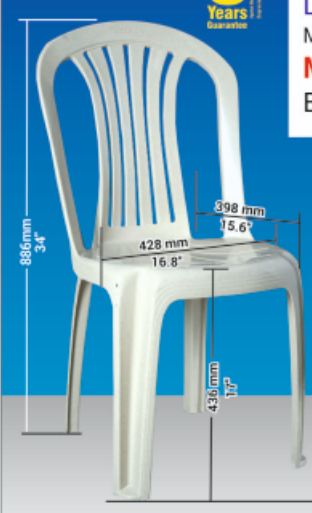

Chair (without Arm)
Lines Design

Stack Qty. - 16

- **Marble Beige**
  Code 823-3
- **Marble white**
  Code 823-5
- **Red**
  Code 823-4
- **Weather Brown**
  Code 823-6

SUN
Protection

Applications