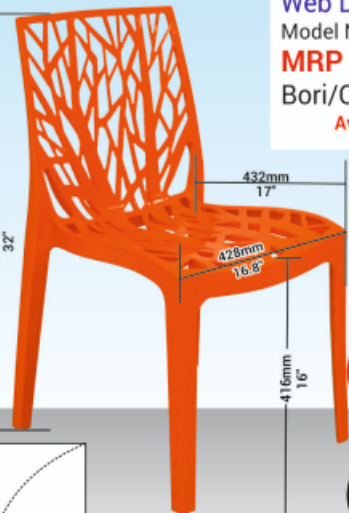

Chair (without Arm)
Diamond Design

Stack Qty. - 8

- **Lime Green**
  Code 1,268-1
- **Lemon Yellow**
  Code 1,268-2
- **Red**
  Code 1,268-4
- **Orange**
  Code 1,268-7

Chair (without Arm)
Web Design

Model No. - 330 - W
MRP : ₹ 1,700
Bori/Qty - 6 Nos.

Available Color & Code

Stack Qty. - 6

- **Lime Green**
  Code 1,539-1
- **Lemon Yellow**
  Code 1,539-2
- **Red**
  Code 1,539-4
- **Orange**
  Code 1,539-7
- **Weather Brown**
  Code 1,539-6

Model No. - 140
MRP : ₹ 700
Bori/Qty - 12 Nos.

Available Color & Code