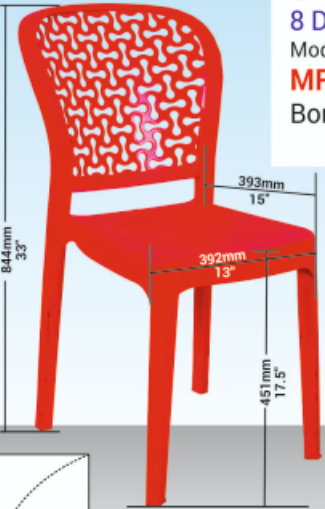

EAKABLE COMFORT

Only with **Plasto**
House Hold Product

10
Years
Guarantee

Against Manufacturing Defects
Depreciation 10% / Year

Chair (without Arm)
8 Design

Model No. - 240 - 8
MRP : ₹ 1,400
Bori/Qty - 8 Nos.

Available Color & Code